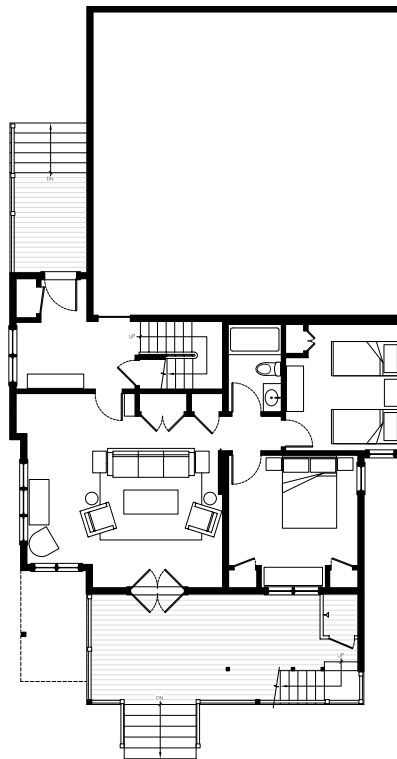

HARBORVIEW

NANTUCKET

QUINTESSENTIAL NANTUCKET LIVING

WINDWARD

A spacious two-story cottage that offers direct access to the beach and incredible views of Nantucket harbor.

AMENITIES

- Four Bedrooms
- Three Full baths
- Two Living Rooms
- Dining Room
- Kitchen
- Two Decks
- Washer and Dryer
- Complimentary Wi-Fi

1ST FLOOR

2ND FLOOR